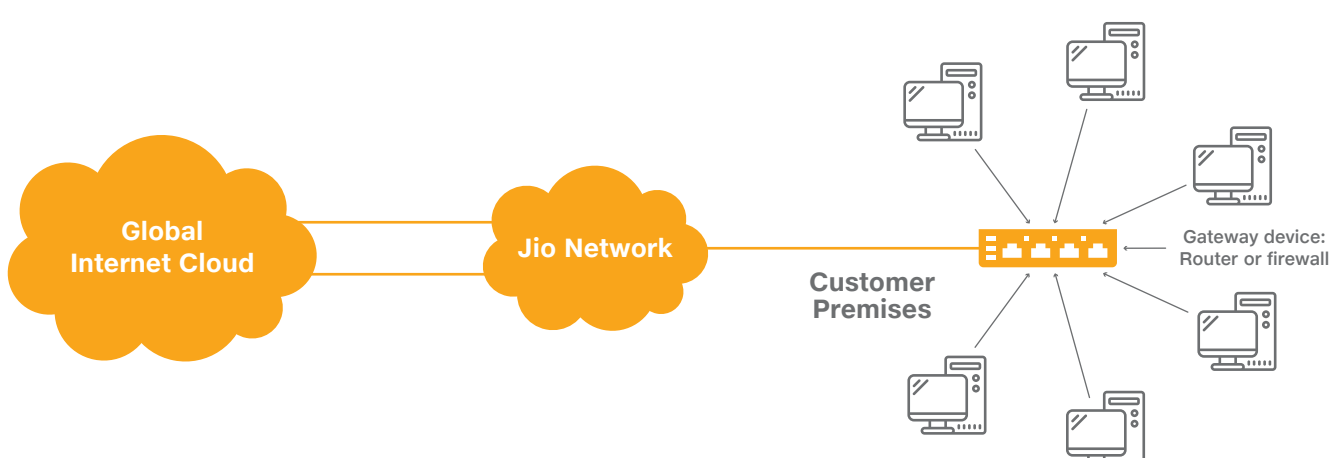

The Jio ILL Network

Features	Dedicated Internet	Clean Internet	Managed Internet
Bundled CPE/ Router			✓
Proactive Monitoring			✓
Network Reports- Latency, Packet Loss, Jitter, CPE Reports			✓
Change and Configuration Management			✓
Auto TT and Customer Notification			✓
Dedicated Bandwidth	✓	✓	✓
Symmetric Bandwidth (Same Upload & Download)	✓	✓	✓
Easy Upgrade Up to 100 Gbps	✓	✓	✓
Burstable Bandwidth	✓	✓	✓
Multiple Last Mile Options	✓	✓	✓
Support for Routing Protocol (Static, BGP)	✓	✓	✓
Selfcare Access	✓	✓	✓
Committed SLA for Uptime, Latency, Jitter & Packet Loss	✓	✓	✓
Dual Stack Support	✓	✓	✓
Digital Payment Option	✓	✓	✓
Performance Reporting - Bandwidth and Interface Utilization	✓	✓	✓
DDoS Mitigation		✓