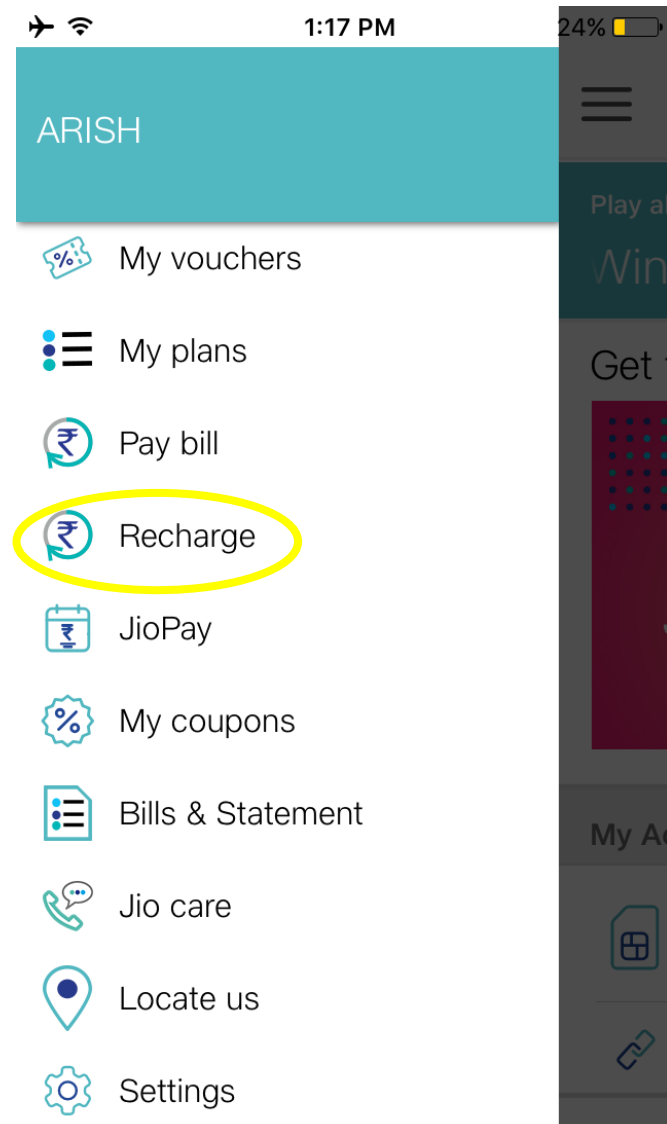

How to recharge with ISD/IR packs

Note: Screens in the following pages are only for reference purpose

1. On home screen, click here

2. Click on Recharge

3. Enter your JioPostpaid number and click submit

Get the most from Jio

My Account Unbilled ₹ 0.00

Postpaid VoLTE Last used on LYF LS-5020 [Switch account](#)

[Link new account](#)

4. Click on Proceed to Recharge

1:18 PM 24%

Recharge

Your Number EDIT

You are subscribed to Postpaid Plan.