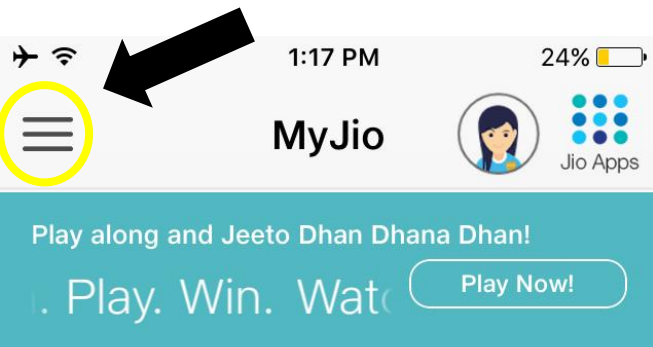

How to recharge with ISD/IR packs

Note: Screens in the following pages are only for reference purpose

1. On home screen, click here

2. Click on Recharge

3. Enter your JioPostpaid number and click submit

Get the most from Jio