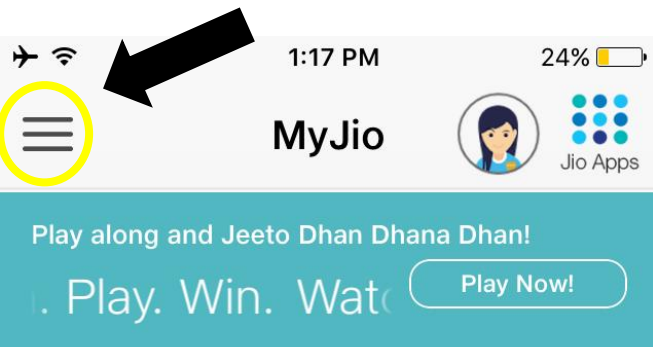

How to check your Bill Cycle

Note: Screens in the following pages are only for reference purpose

1. On home screen, click here

Get the most from Jio

2. Click on My plans

3. Bill Cycle is highlighted below