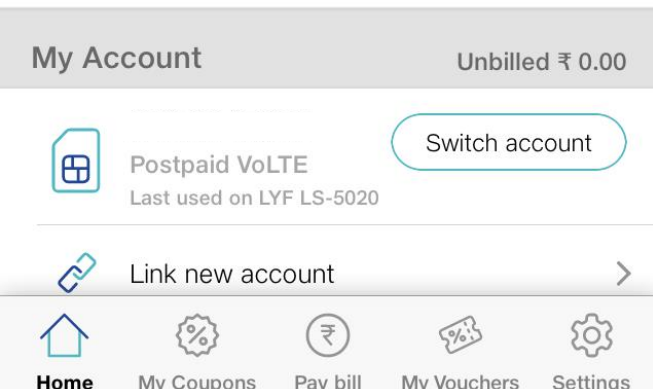

How to check your Bill Cycle

Note: Screens in the following pages are only for reference purpose

1. On home screen, click here

Get the most from Jio

2. Click on My plans

3. Bill Cycle is highlighted below