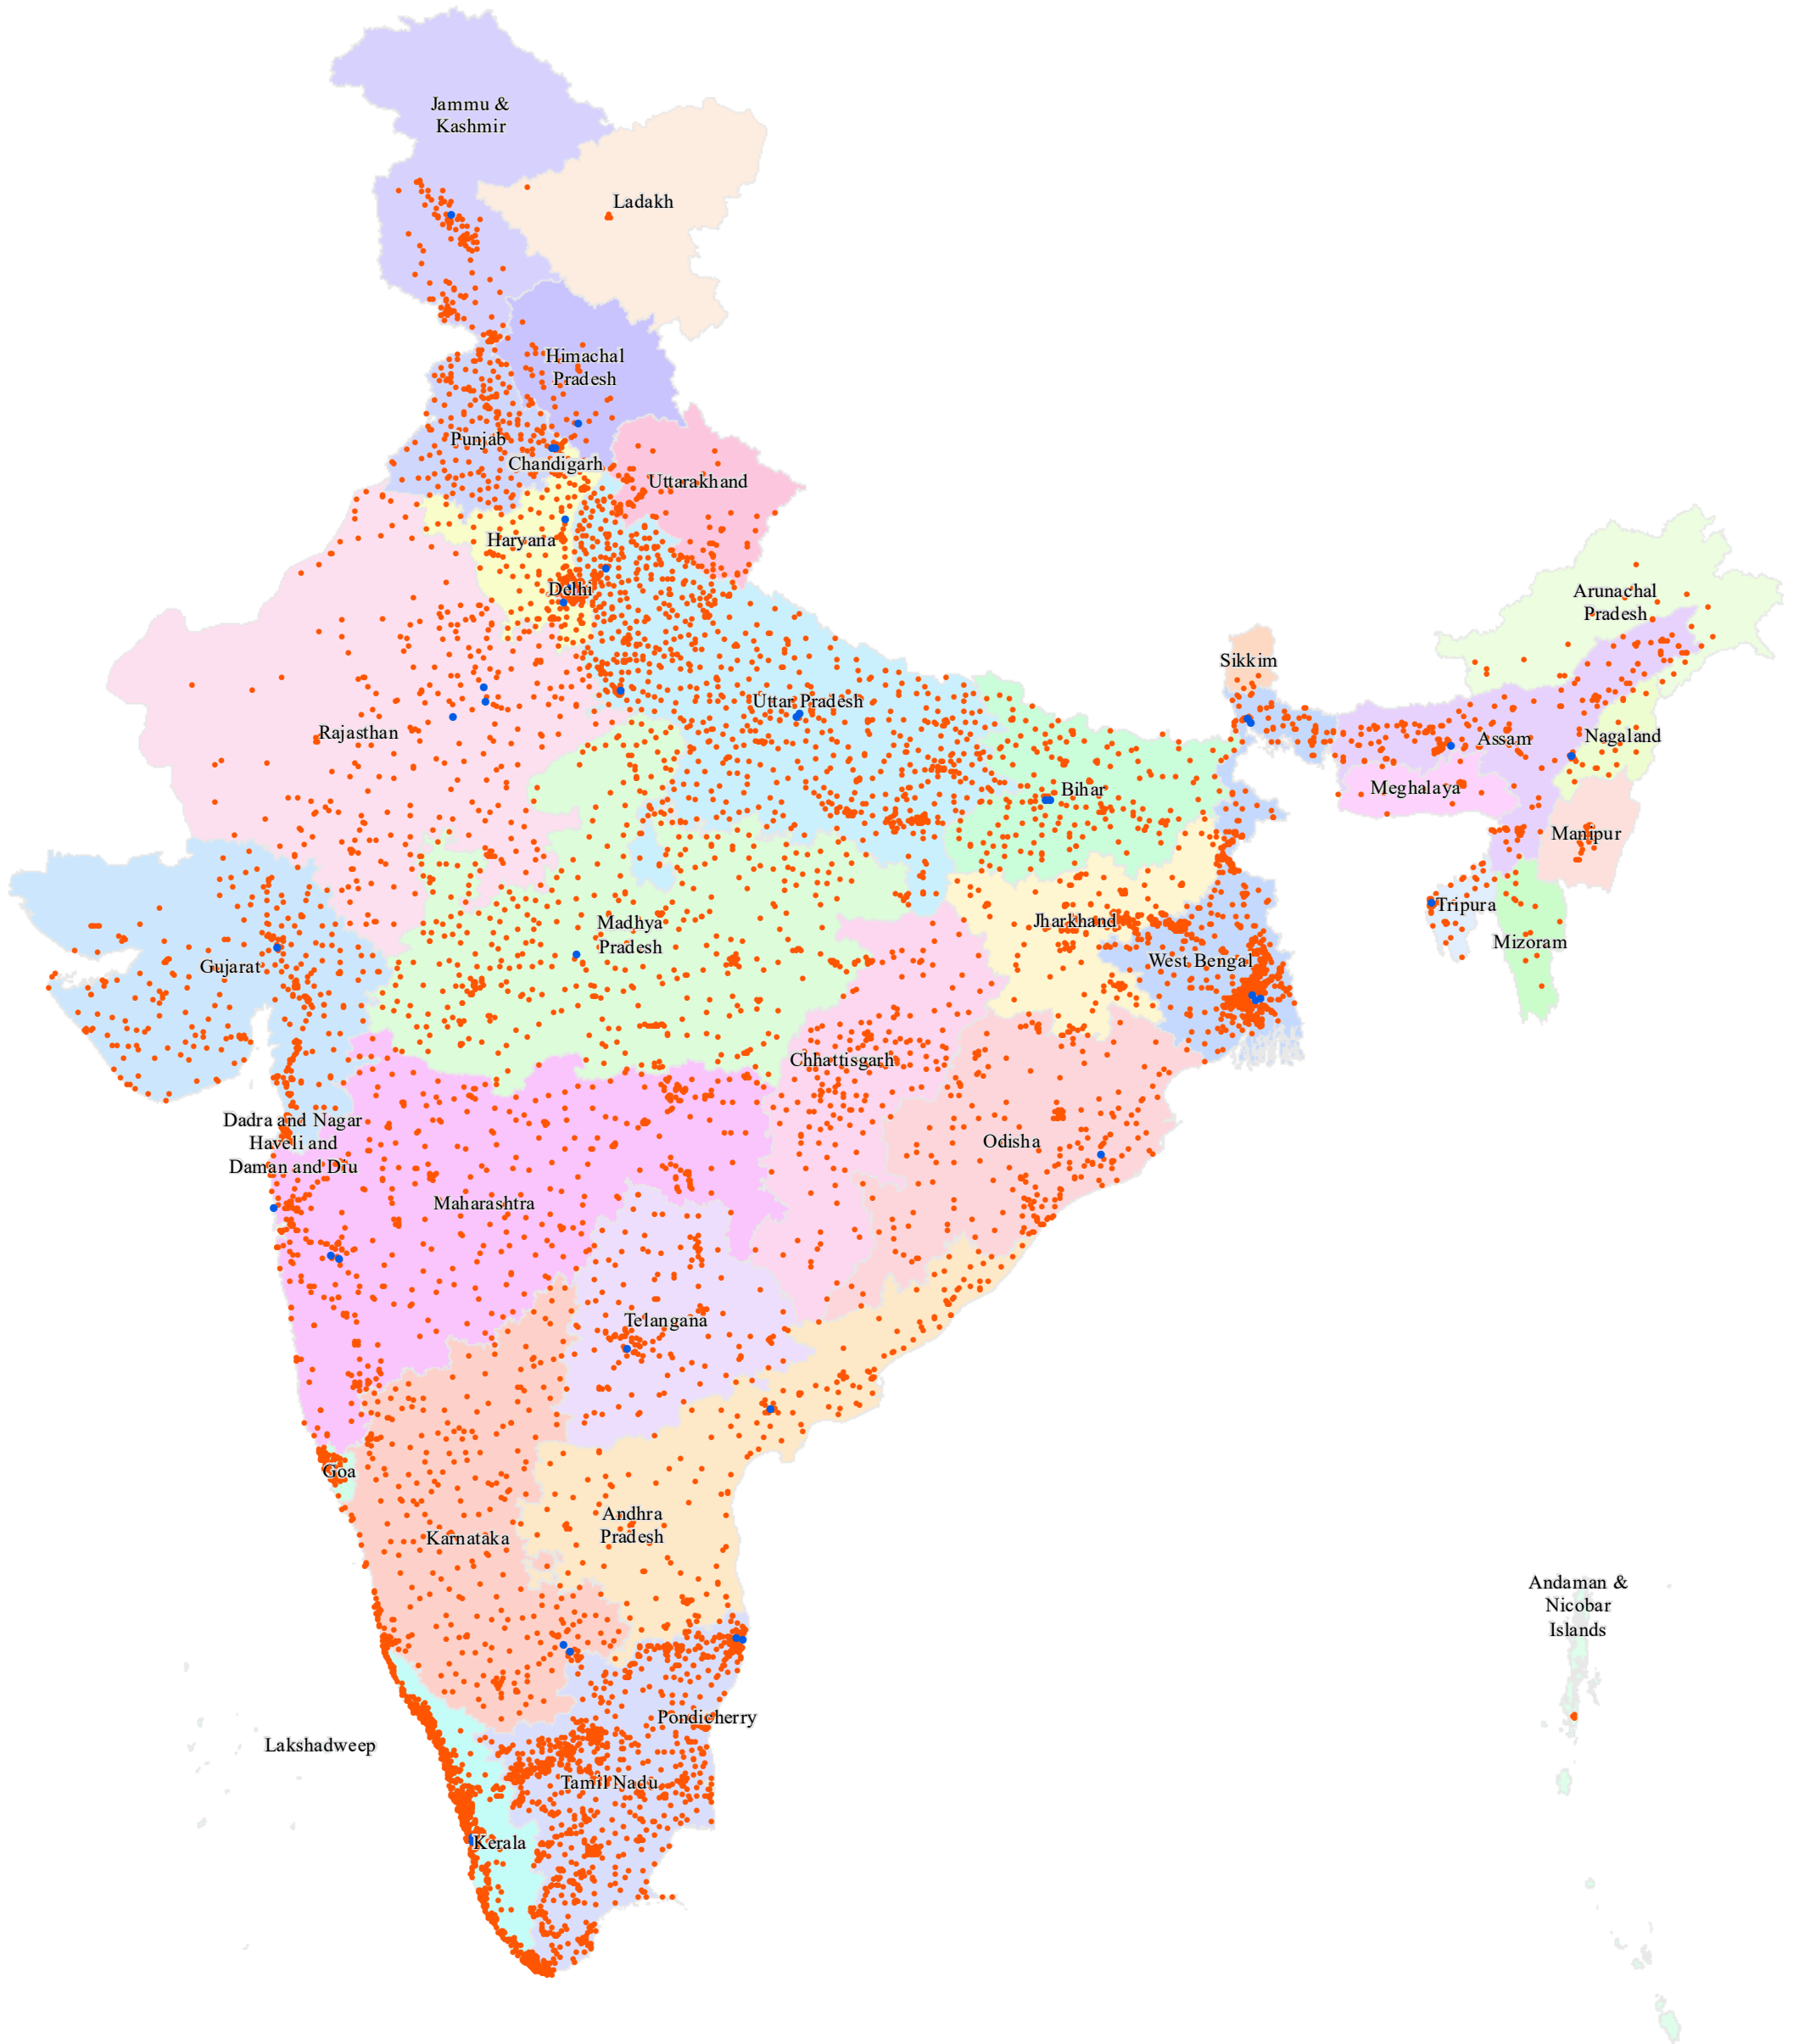

5G Network Deployment Map

Legend

- Areas where 5G services launched using 3300 MHz & 26 GHz bands
- Areas where 5G services launched using 3300 MHz band